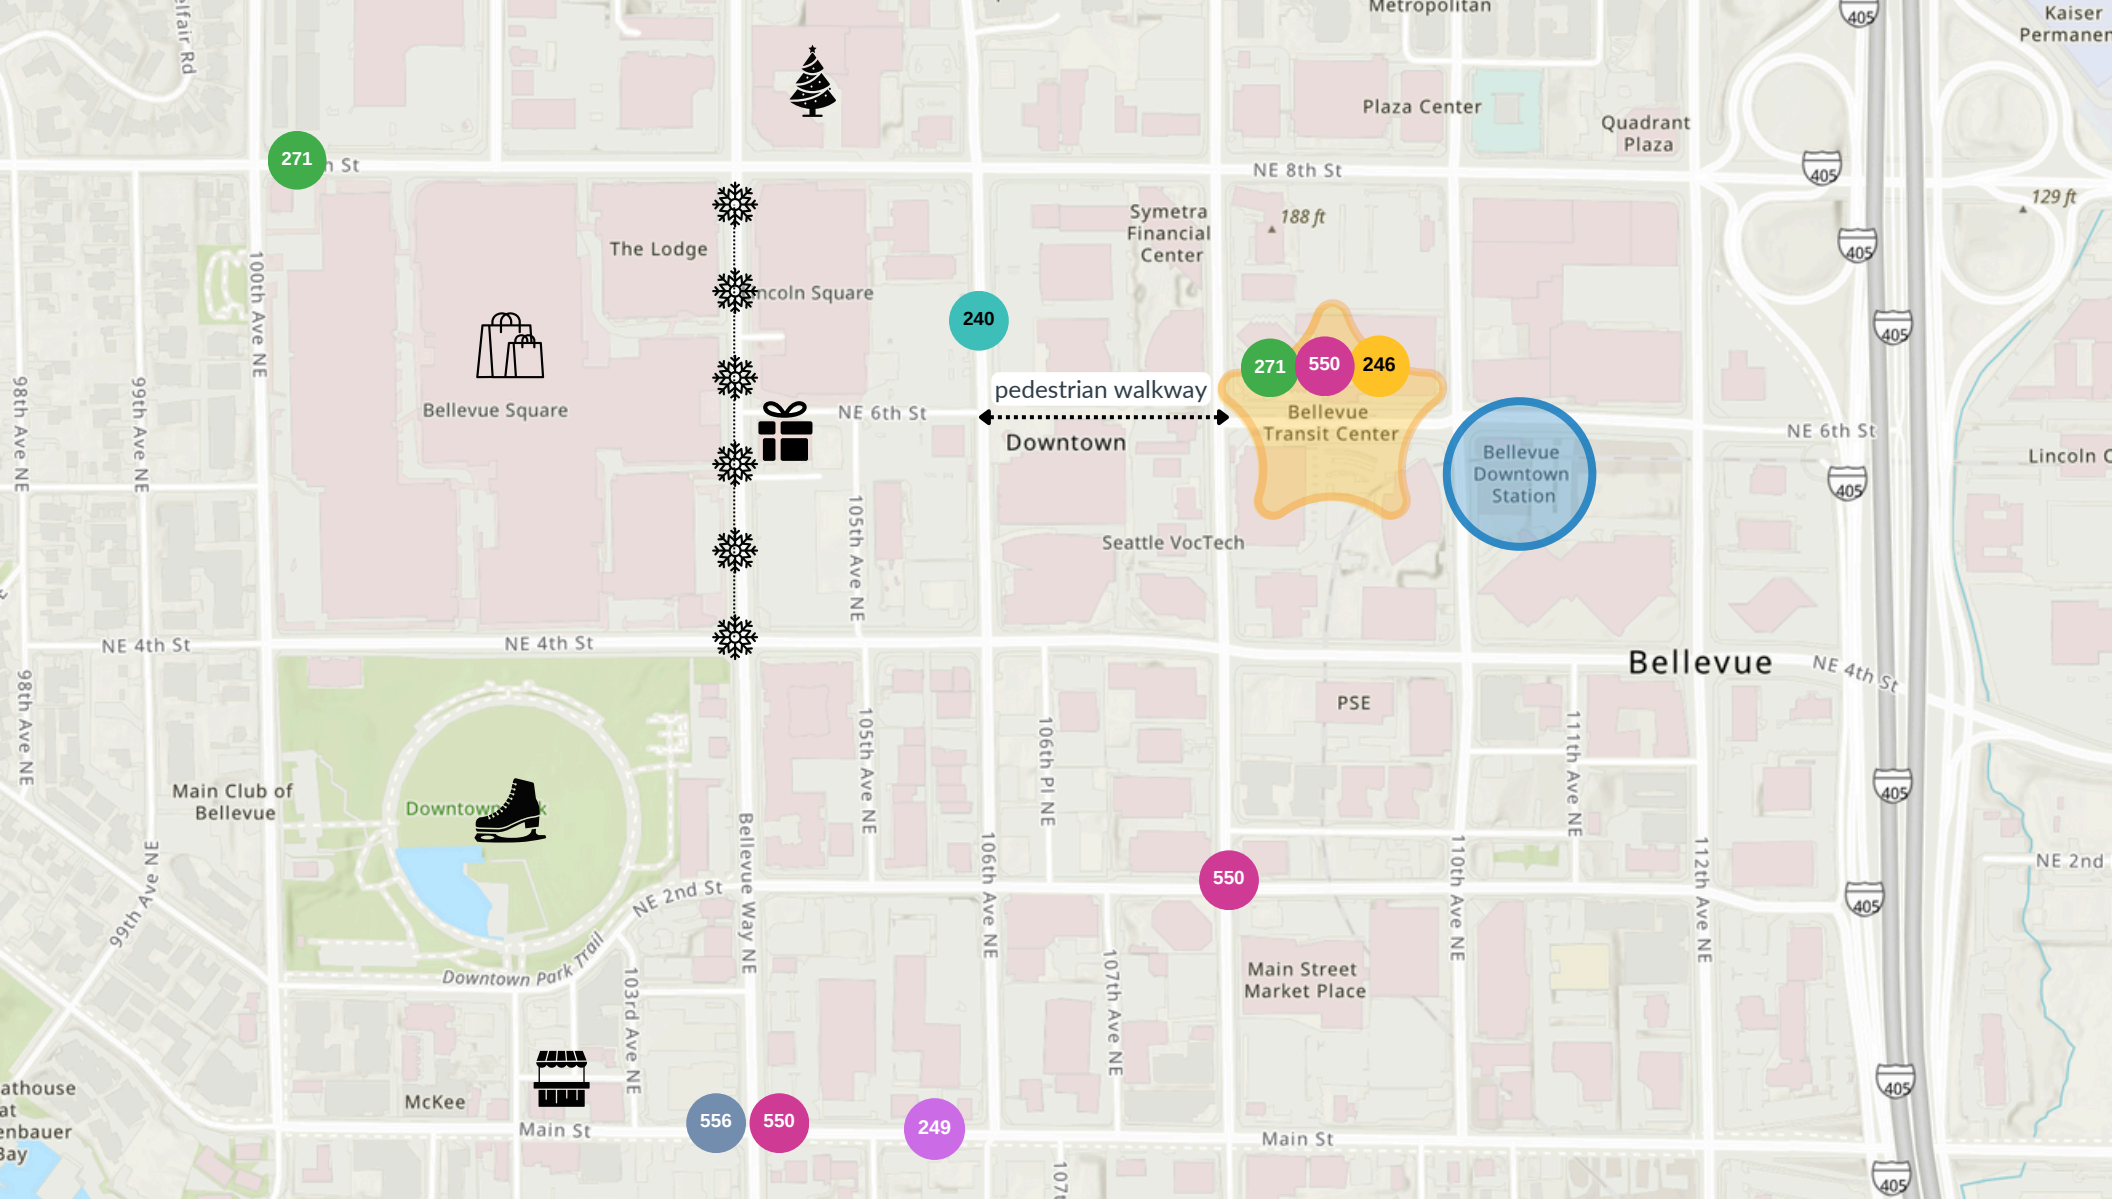

Mercer Island

- [ST 550](#)

Kenmore / Bothell

- [ST 535](#)
- [Metro 342](#)

Redmond / Sammamish

- [Metro 232](#)
- [Rapid Ride B-Line](#)

Kirkland / Totem Lake

- [ST 532](#)
- [ST 535](#)

- [Metro 250](#)

Renton/Newcastle/Factoria

- [Metro 240](#)
- [Metro 241](#)
- [Metro 246](#)

Additional Resources:

- Choose Your Way Bellevue Website - log your trips with us to win rewards!
- Bellevue Bike Maps - plan a safe biking route
- Park and Ride locations - discover free places to park where you can conveniently hop on a bus or light rail
- King County Metro's Northeast System Map
- Sound Transit's System Map

Trip Planning Apps:

EVENTS

-  Bellevue Ice Rink
-  Holiday Arts Fair
-  Snowflake Lane
-  New Year's Eve Market
-  Tree Lighting
-  Snowflake Lane Factory

BUS LINE STOPS

-  Renton
Bellevue TC
-  University District
Eastgate P&R
-  Clyde Hill
Eastgate P&R
-  Seattle Express
Bellevue Express
-  Redmond Technology
South Bellevue
-  U-District Express
Issaquah Express

TRANSIT HUBS

-  Bellevue Transit Center
-  Bellevue Downtown Link
Light Rail Station