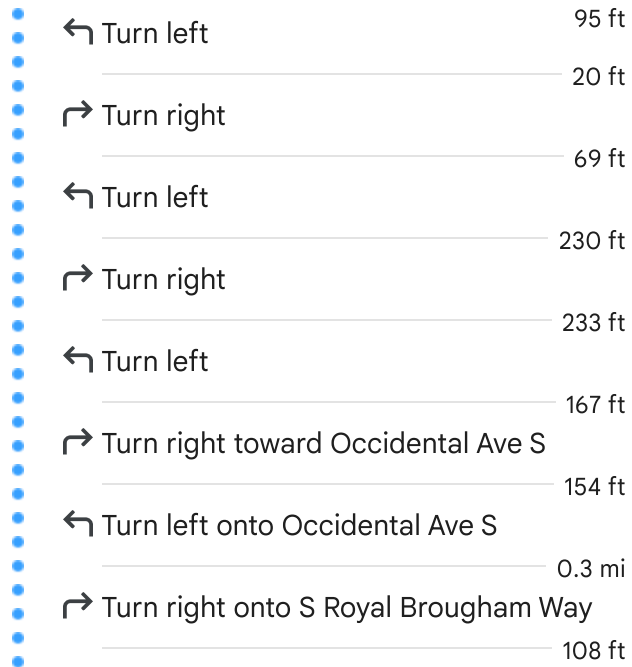

*Sounder Commuter Rail:

- N Line: All AM trains canceled
- S Line: All - www.soundtransit.org

Service run by Sound Transit - Route information

11:38 AM ○ **4th Ave. S & S Jackson St.**

 **Walk**

About 14 min, 0.6 mi

 Use caution - may involve errors or sections not suited for walking

↑ Head south on 4th Ave S toward 2nd Ave Ext S

394 ft

↪ Turn right onto Weller St Bridge

236 ft

↩ Turn left

 **Take the stairs**

11:52 AM  T-Mobile Park
1250 1st Ave S, Seattle, WA 98134