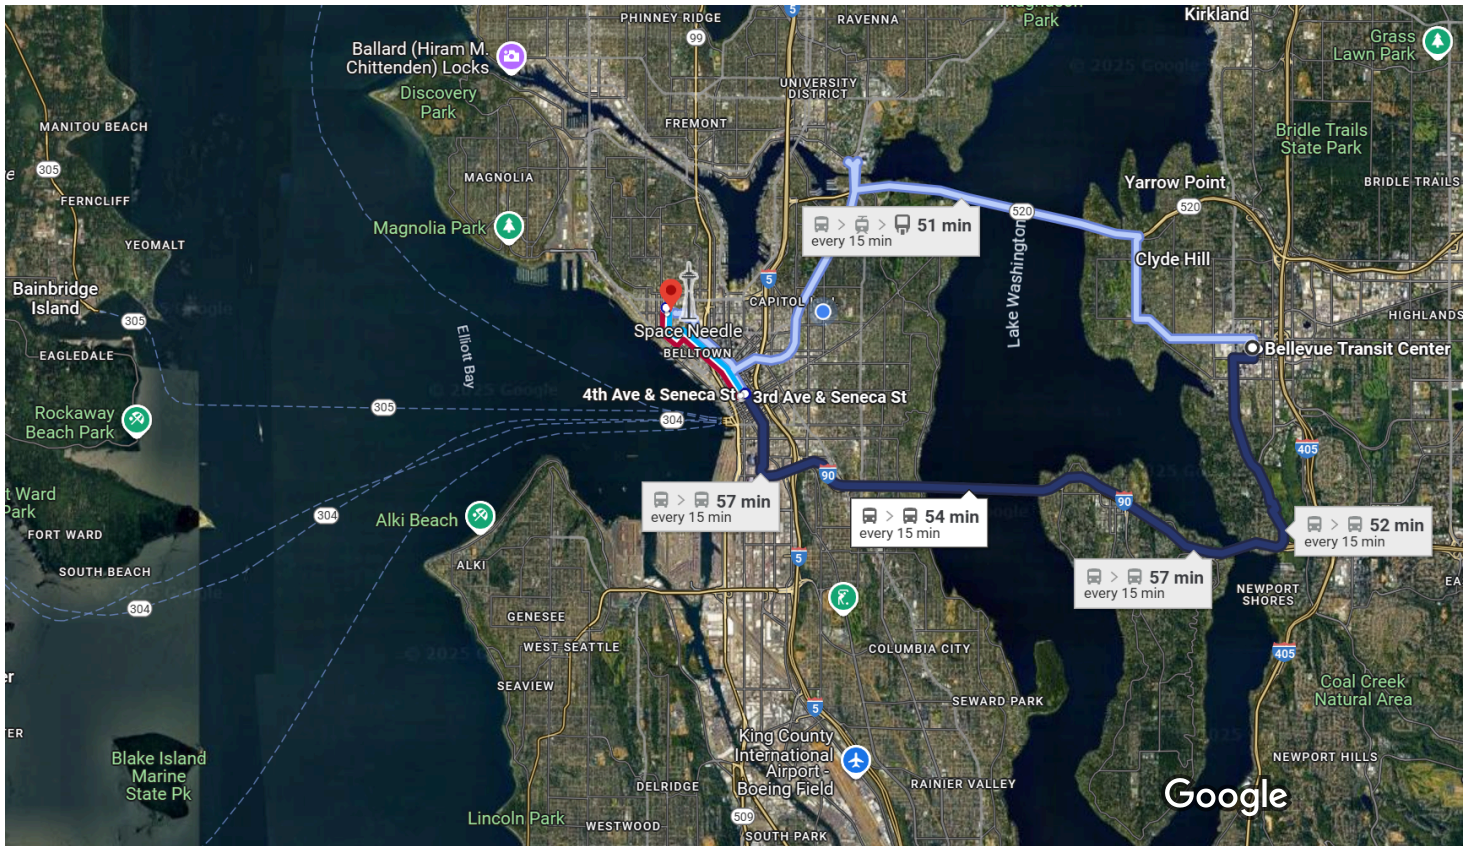

Bellevue Transit Center, 10850 NE 6th St, Bellevue, WA 98004 to Climate Pledge Arena, 334 1st Ave N, Seattle, WA 98109

Imagery ©2025 TerraMetrics, Map data ©2025 Google 1 mi

12:03 PM ○ Bellevue Transit Center
10850 NE 6th St, Bellevue, WA 98004

12:03 PM ○ Bellevue Transit Center - Bay 9

🚌 550 Seattle

32 min (12 stops)
· Platform 9 · Stop ID: 67652 · ♿

⚠️ **Weather conditions**

Winter weather ahead: Visit MetroWinter.com for more information and be prepared.
"Freezing temperatures and the possibility of snow are in the forecast. If you plan on traveling, we have tools available to help you during this round of winter weather." - metrowinter.com

12:35 PM ○ 4th Ave & Seneca St

🚶 Walk

About 2 min

⚠ Use caution - may involve errors or sections not suited for walking

↑ Head northwest on 4th Ave toward Seneca St

49 ft

- ↩ Turn left onto Seneca St
325 ft
- ↩ Turn left onto 3rd Ave
36 ft

⚠ Use caution - may involve errors or sections not suited for walking

↑ Head south on 1st Ave N toward Harrison St

367 ft

↶ Turn left

89 ft

↶ Turn left

📘 Destination will be on the right

16 ft