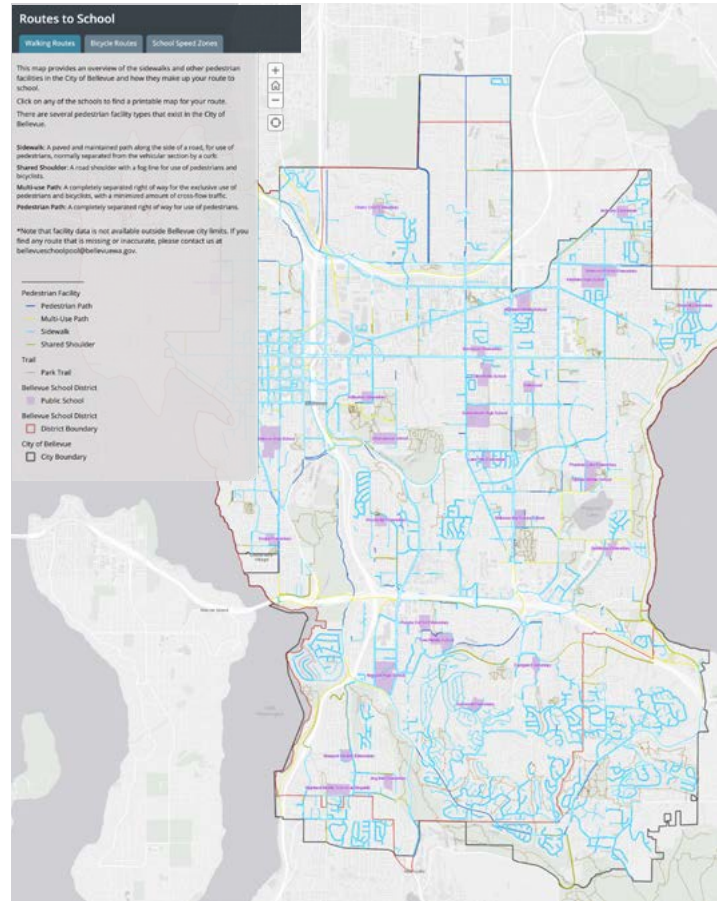

WALK WITH US!

Bellevue SchoolPool Partner School NEWS FLASH

June 2020

The **Interactive Routes to School** map gives parents and students a printable, visual representation of pedestrian and bicycle facilities in your school's attendance area. The map highlights and differentiates sidewalks, shared shoulder roads, multi-use paths, pedestrian paths, bike lanes, bike shoulders, sharrows and more!

Bellevue has been designated a Silver Walk Friendly Community by Walk Friendly Communities

Walking one mile a day = 100 calories burned. You could lose around ten pounds in 12 months without changing what you eat. In fact, if you add 2,000 extra steps a day, you may never gain another pound. For more interesting walking facts, check out [this blog](#).