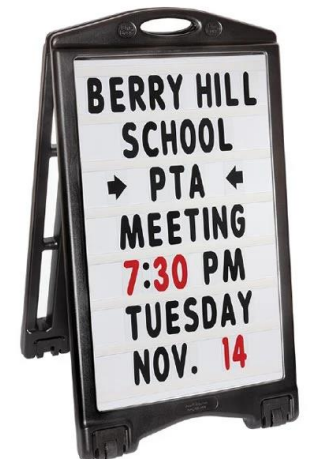

Orange Cone w/
Reflective Collar

Orange Cone w/
Reflective Collar

Fold-Up Signs and Message Boards

Fold-Up Sign - No Pickup/No Drop Off

Fold-Up Sign - Pull Forward

Fold-Up Sign - No Parking

Deluxe Message Board

Fold-Up Sign - Caution, Children Crossing Ahead

Fold-Up Sign - School Bus Only / Do Not Enter

Fold-Up Sign - Dry Erase

A-Plus Message Board

Snap-on Cone Signs

Snap-On Cone Sign -
School Crossing

Snap-On Cone Sign -
SLOW