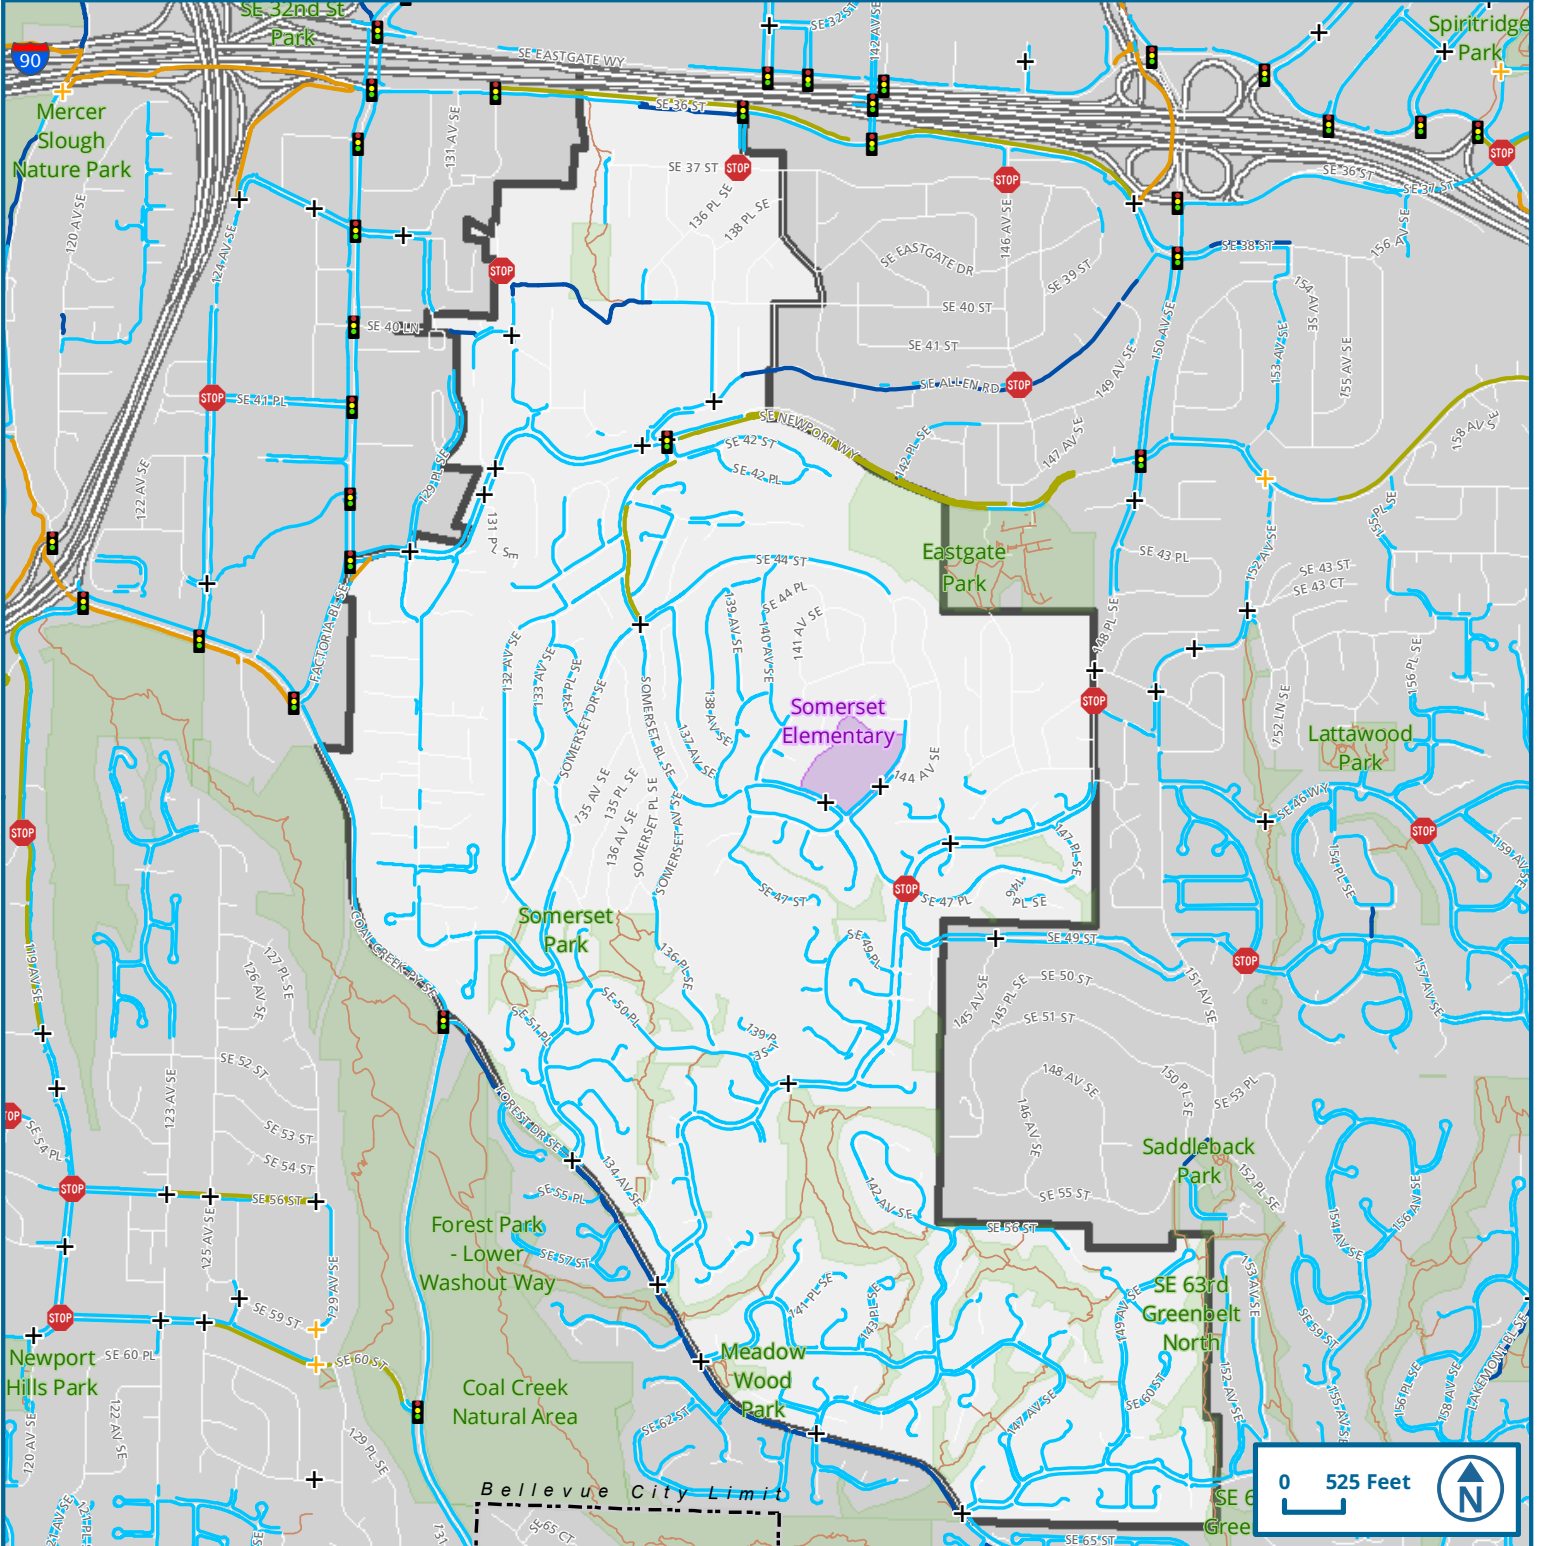

Somerset Elementary

14100 SOMERSET BLVD SE

Legend

	Crosswalk		Park Trail		Multi-Use Path
	RRFB Crossing		Stairs		Sidewalk
	All-Way Stop		Pedestrian Path		Shared Shoulder
	Traffic Signal				
	Attendance Area				

The City of Bellevue does not guarantee that the information on this map is accurate or complete. This data is provided on an "as is" basis and disclaims all warranties.

Coordinate System: State Plane, Washington North Zone, NAD83 NSRS2007 (Bellevue)