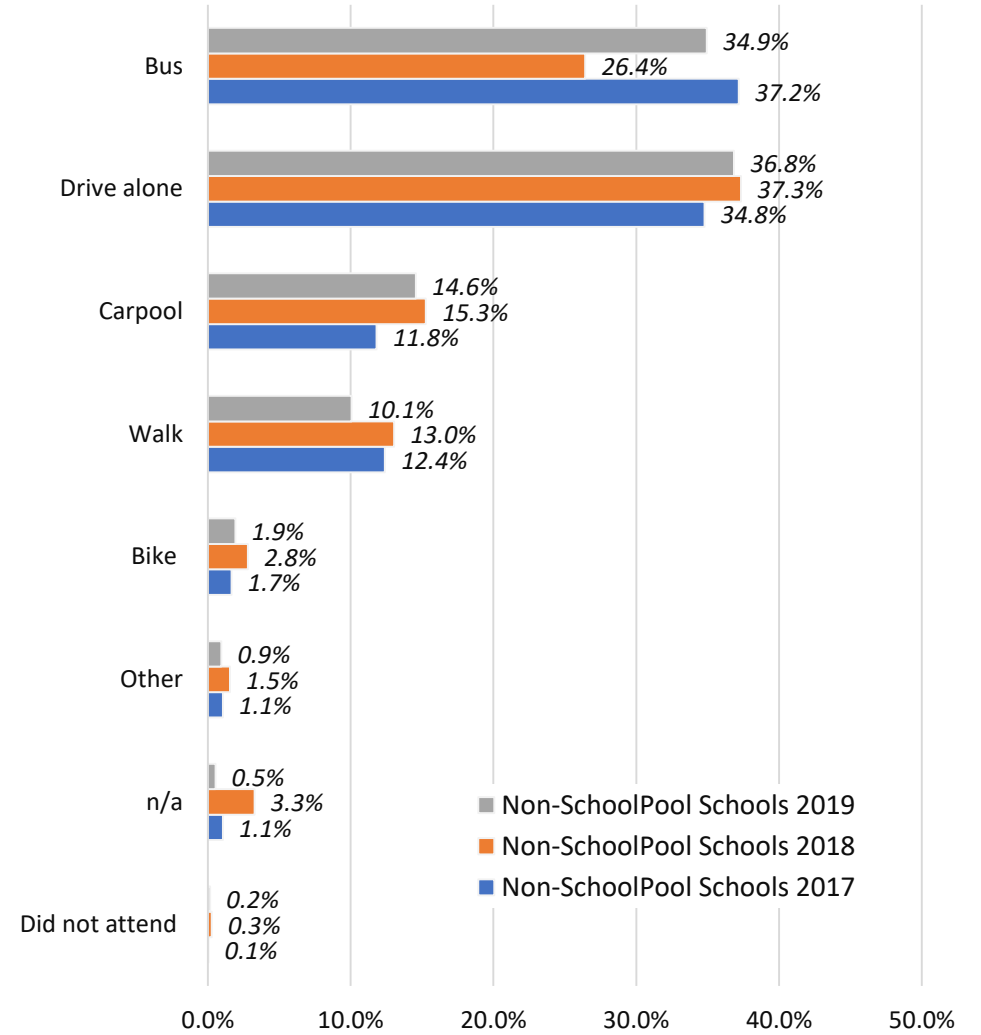

Transportation Mode Non-SchoolPool Schools
Districtwide Travel Survey 2017-2019