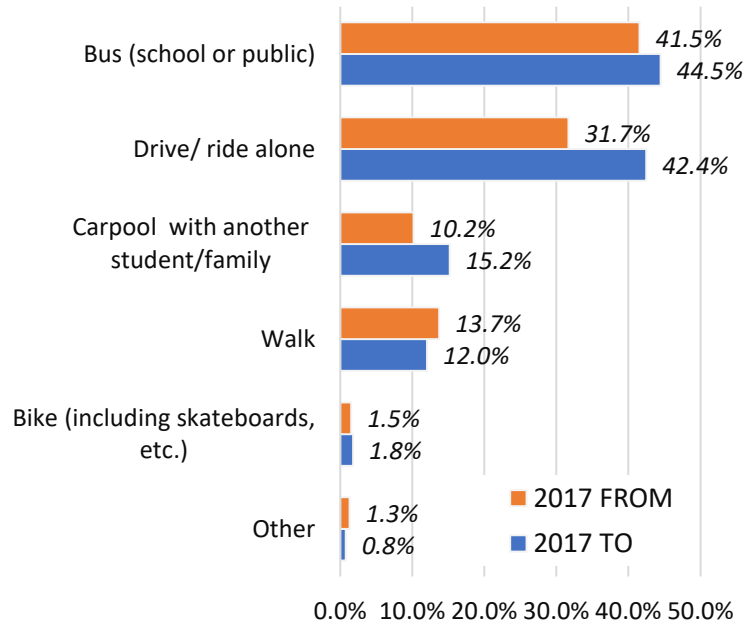

Travel Mode TO vs. FROM School
Districtwide Travel Survey 2017