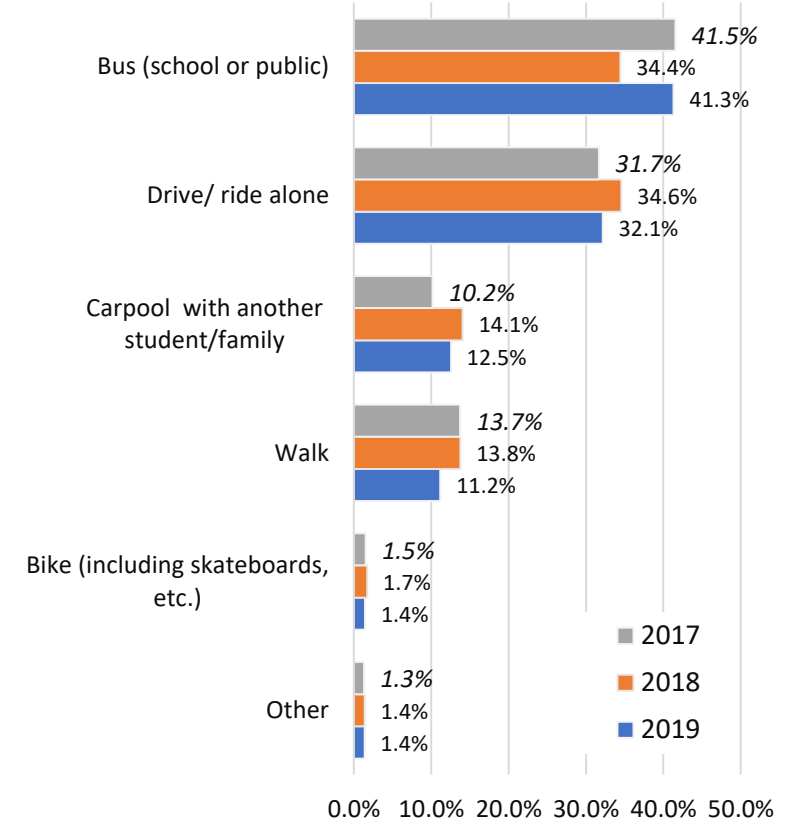

Districtwide Travel Survey Results, 2017-2019

(Bellevue School District Schools)

Percent of Survey Respondents,
per Child, by School
Districtwide Travel Survey 2019

Percent of Survey Respondents who heard about
SchoolPool, per Child, by School
Districtwide Travel Survey 2019

Transportation Mode SchoolPool Schools
Districtwide Travel Survey 2017-2019

Transportation Mode Non-SchoolPool Schools
Districtwide Travel Survey 2017-2019

Travel Mode TO & FROM School
Districtwide Travel Survey 2017-2019

Travel Mode TO School
Districtwide Travel Survey 2017-2019

Travel Mode FROM School
Districtwide Travel Survey 2017-2019

Travel Mode TO vs. FROM School
Districtwide Travel Survey 2017

Travel Mode TO vs. FROM School
Districtwide Travel Survey 2018