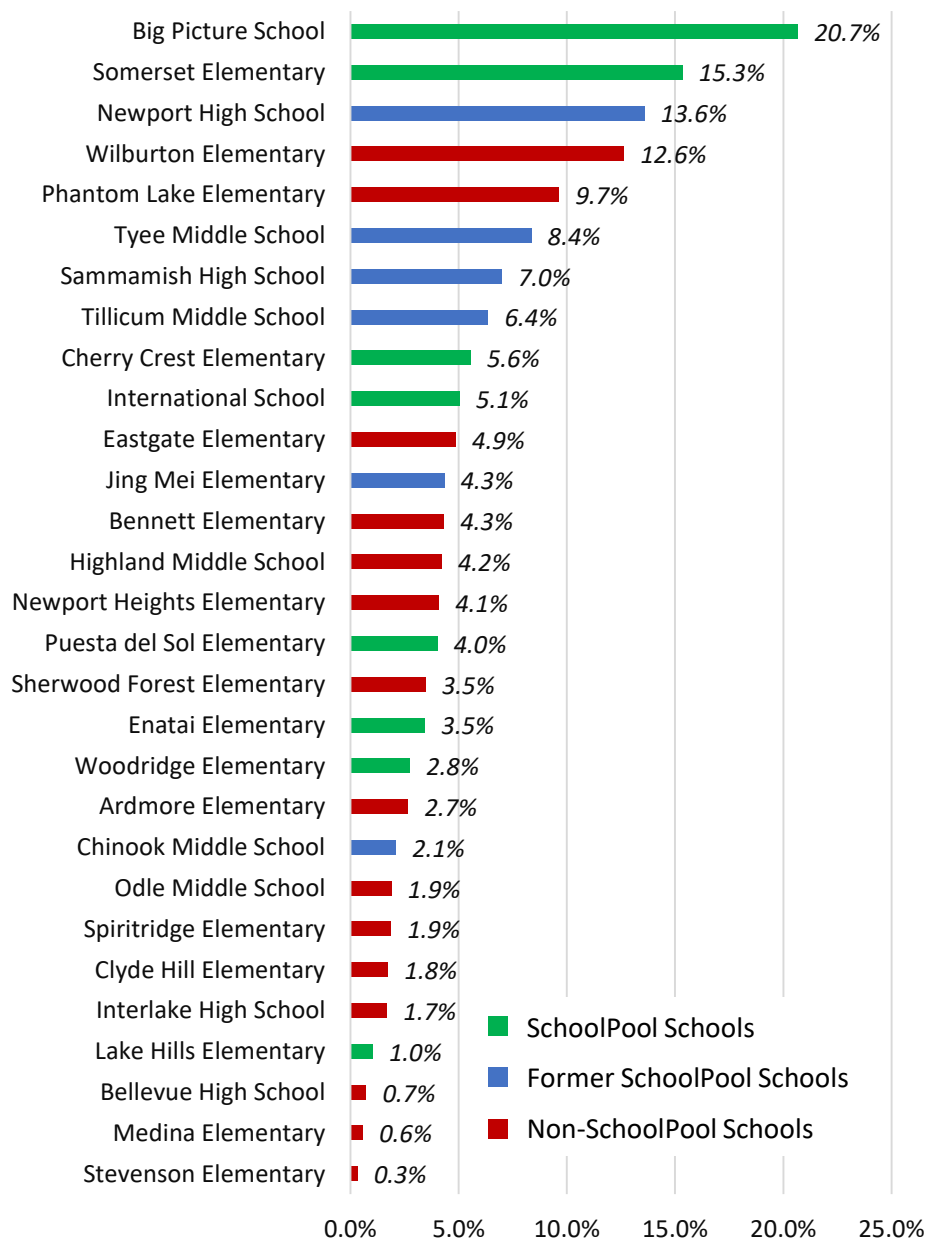

Districtwide Travel Survey Results, 2017-2019

(Bellevue School District Schools)

Percent of Survey Respondents,
per Child, by School
Districtwide Travel Survey 2019

Percent of Survey Respondents who heard about
SchoolPool, per Child, by School
Districtwide Travel Survey 2019