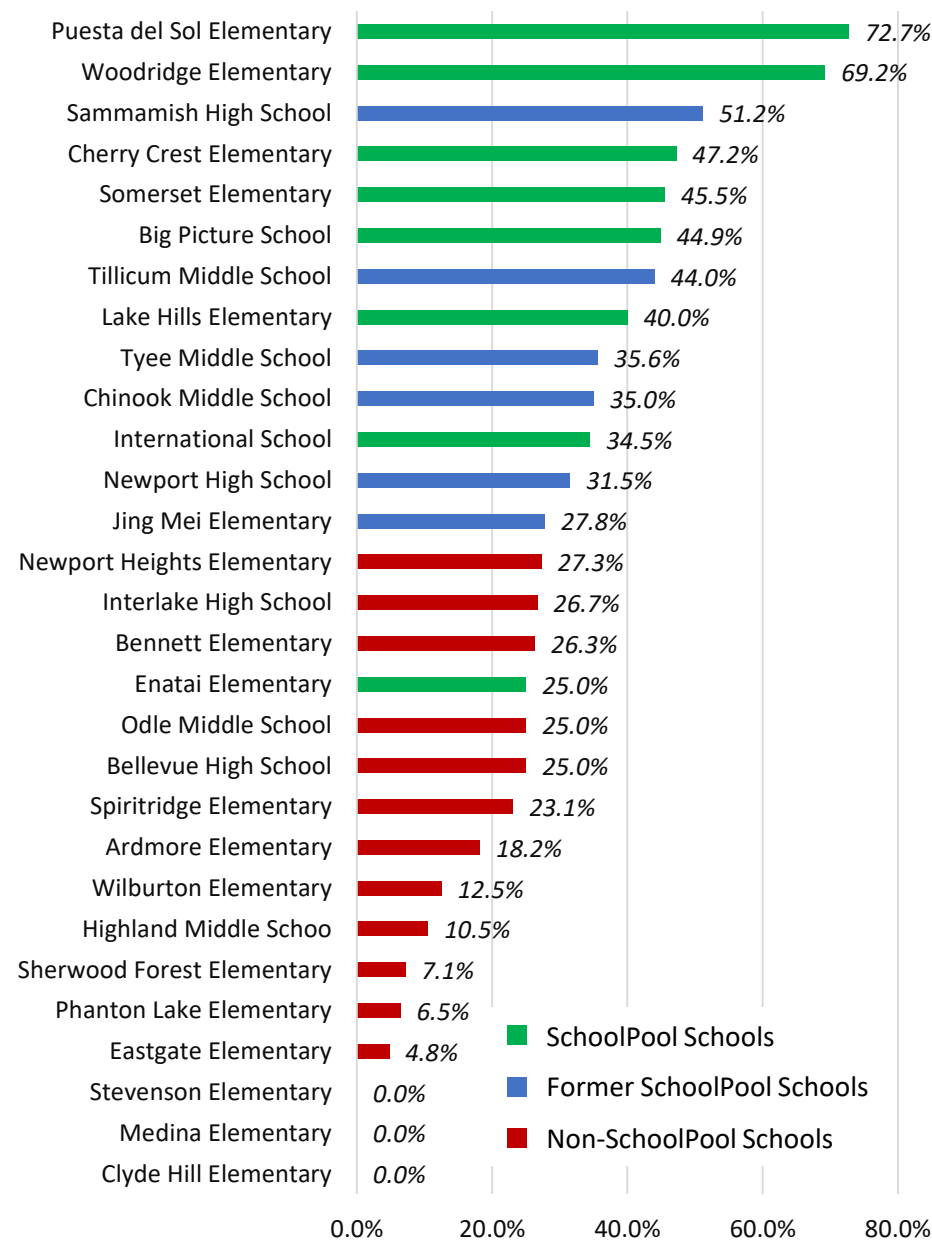

Districtwide Travel Survey Results, 2017-2019

(Bellevue School District Schools)

Percent of Survey Respondents,
per Child, by School
Districtwide Travel Survey 2019

Percent of Survey Respondents who heard about
SchoolPool, per Child, by School
Districtwide Travel Survey 2019