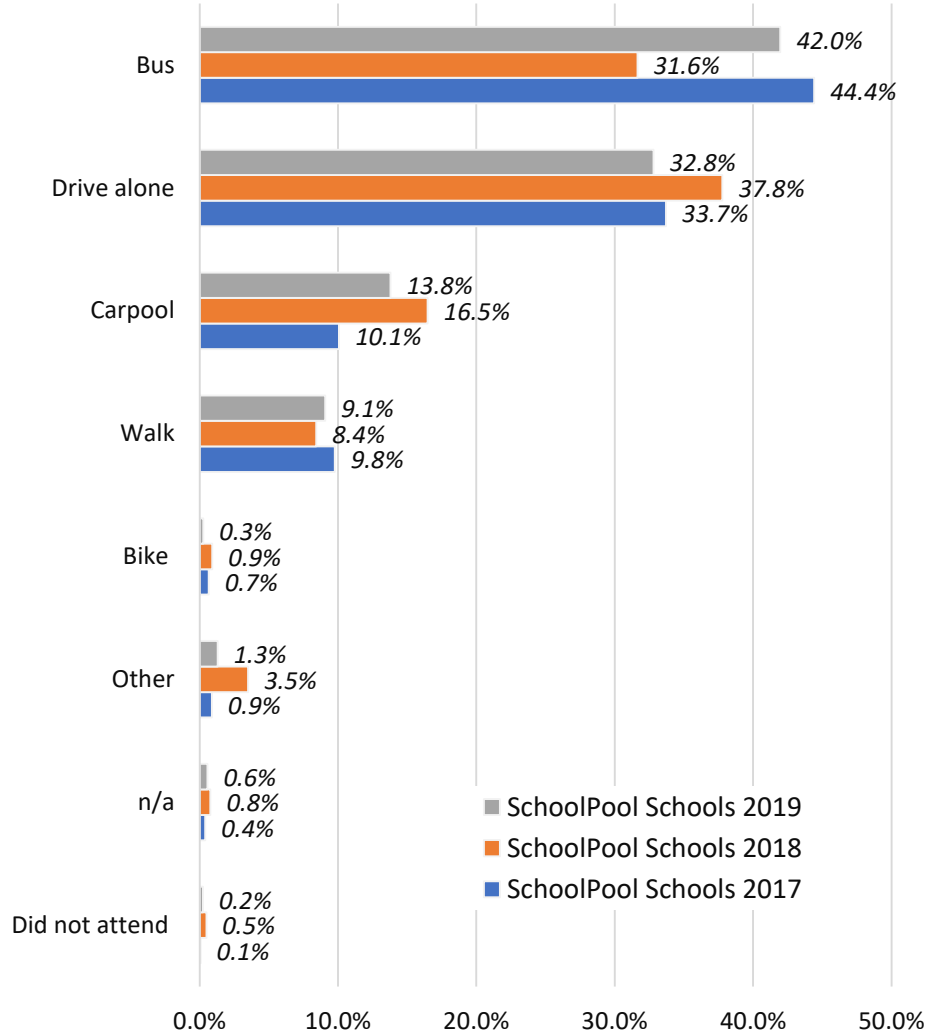

Transportation Mode SchoolPool Schools
Districtwide Travel Survey 2017-2019