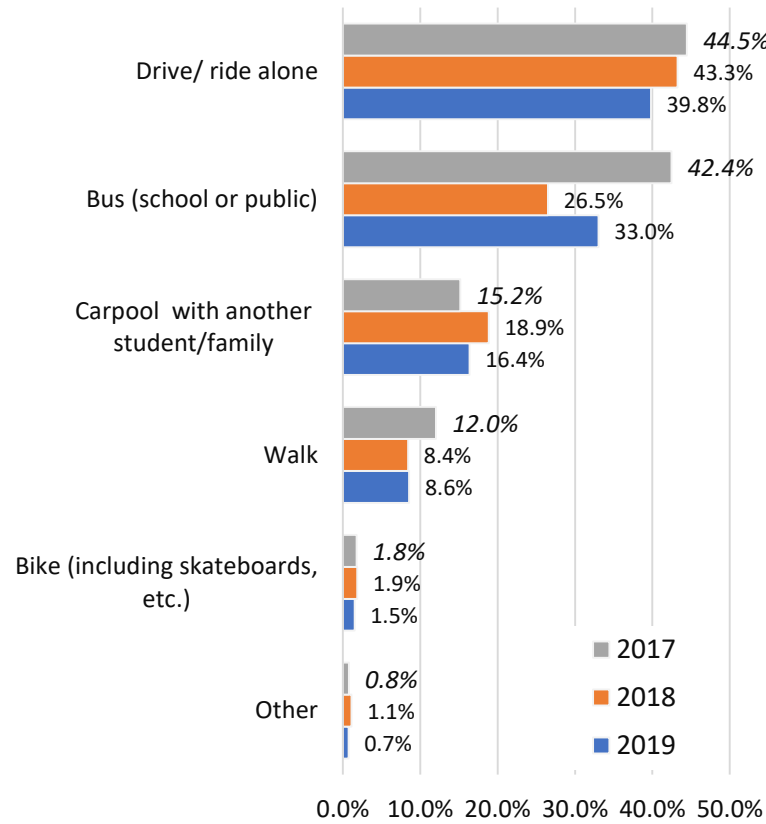

Districtwide Travel Survey Results, 2017-2019

(Bellevue School District Schools)

Percent of Survey Respondents,
per Child, by School
Districtwide Travel Survey 2019

Percent of Survey Respondents who heard about
SchoolPool, per Child, by School
Districtwide Travel Survey 2019

Transportation Mode SchoolPool Schools
Districtwide Travel Survey 2017-2019

Transportation Mode Non-SchoolPool Schools
Districtwide Travel Survey 2017-2019

Travel Mode TO & FROM School
Districtwide Travel Survey 2017-2019

Travel Mode TO School
Districtwide Travel Survey 2017-2019

Travel Mode FROM School
Districtwide Travel Survey 2017-2019

Travel Mode TO vs. FROM School
Districtwide Travel Survey 2017

Travel Mode TO vs. FROM School
Districtwide Travel Survey 2018