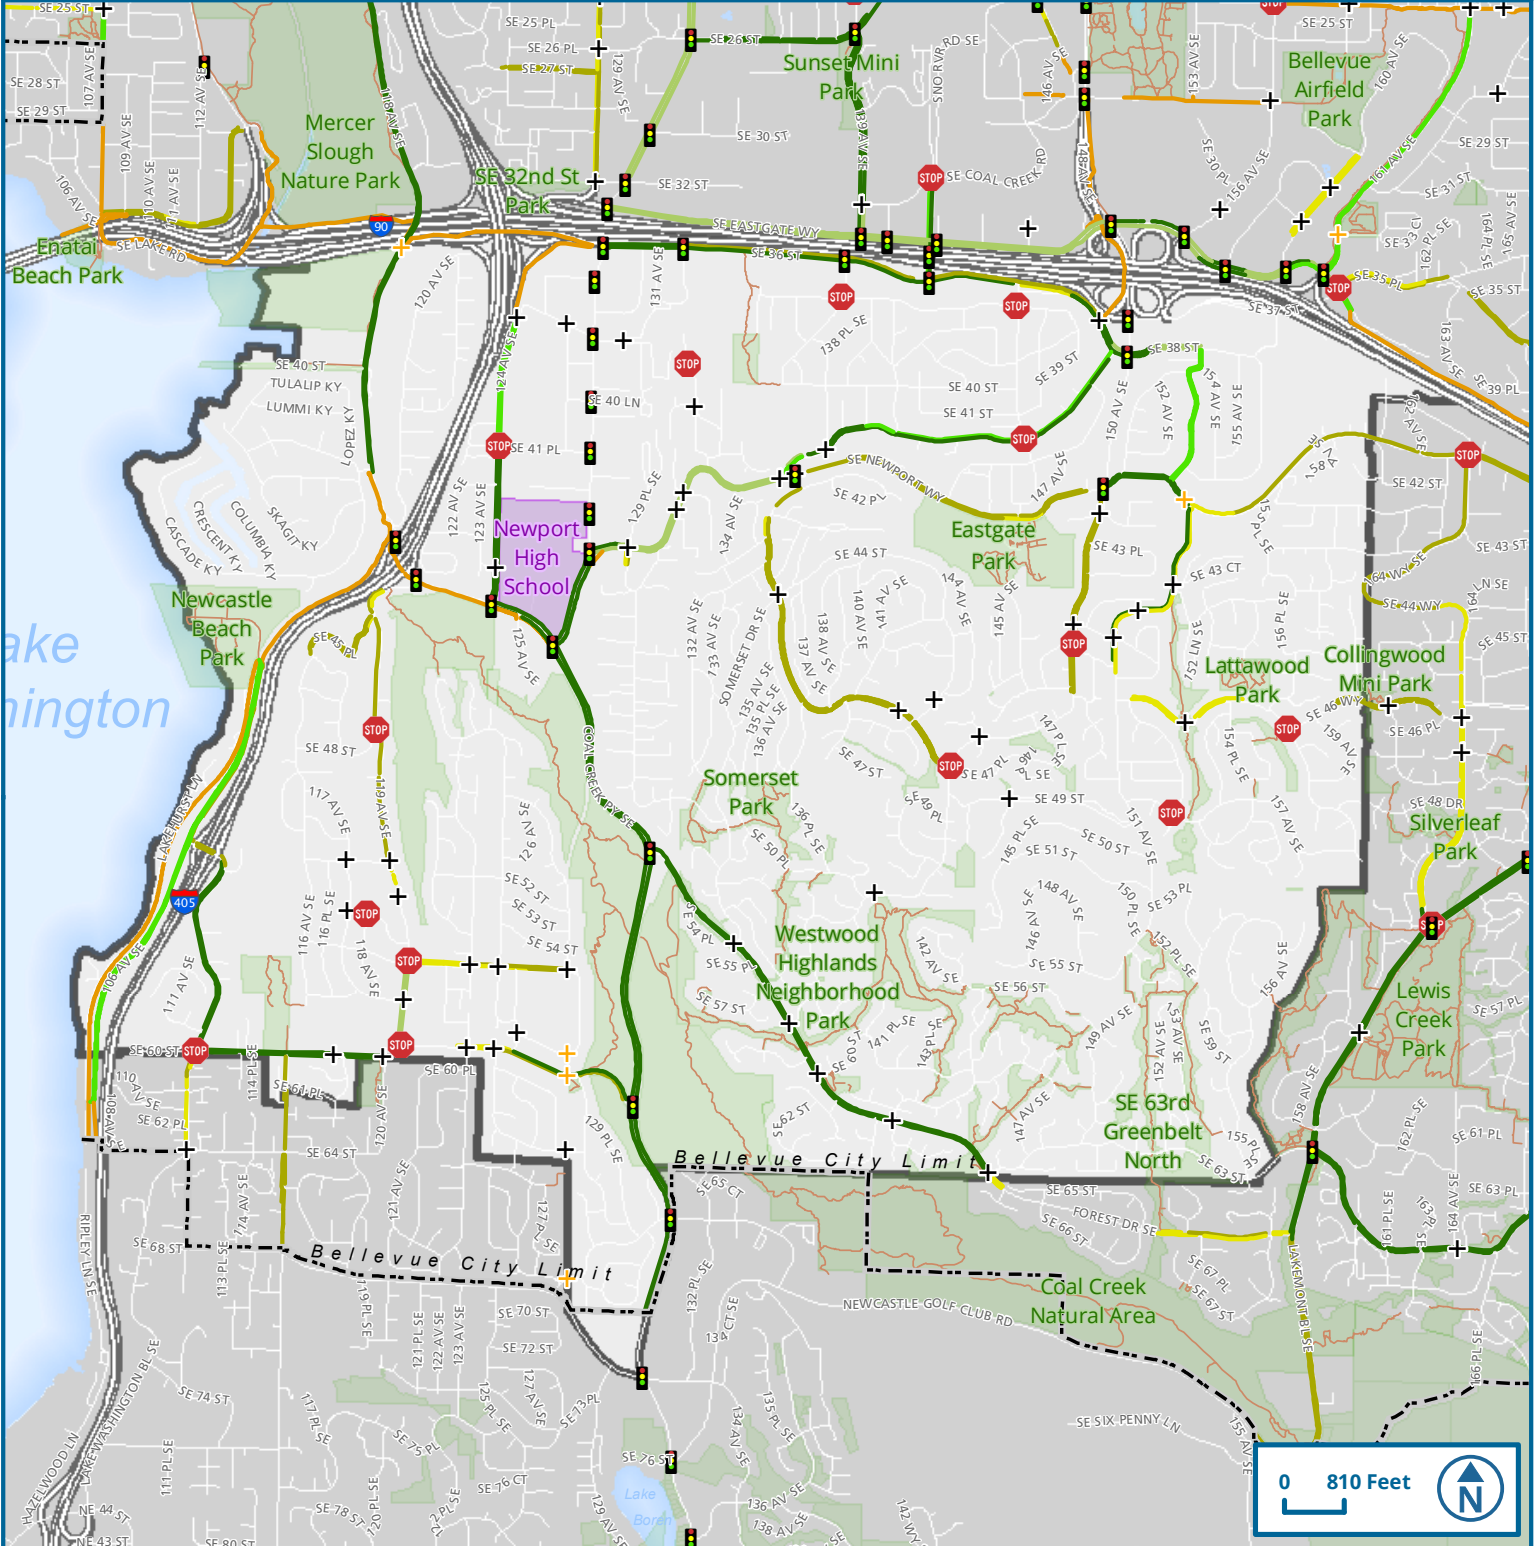

Newport High School

4333 FACTORIA BLVD SE

Legend

- + Crosswalk
- + RRFB Crossing
- STOP All-Way Stop
- 🚦 Traffic Signal
- Attendance Area
- Park Trail
- Two-Way Bicycle Lane
- Bicycle Lane
- Buffered Bicycle Lane
- Bicycle Shoulder
- Shared Shoulder
- Sharrow
- Multi-Use Path

The City of Bellevue does not guarantee that the information on this map is accurate or complete. This data is provided on an "as is" basis and disclaims all warranties.

Coordinate System: State Plane, Washington North Zone, NAD83 NSRS2007 (Bellevue)