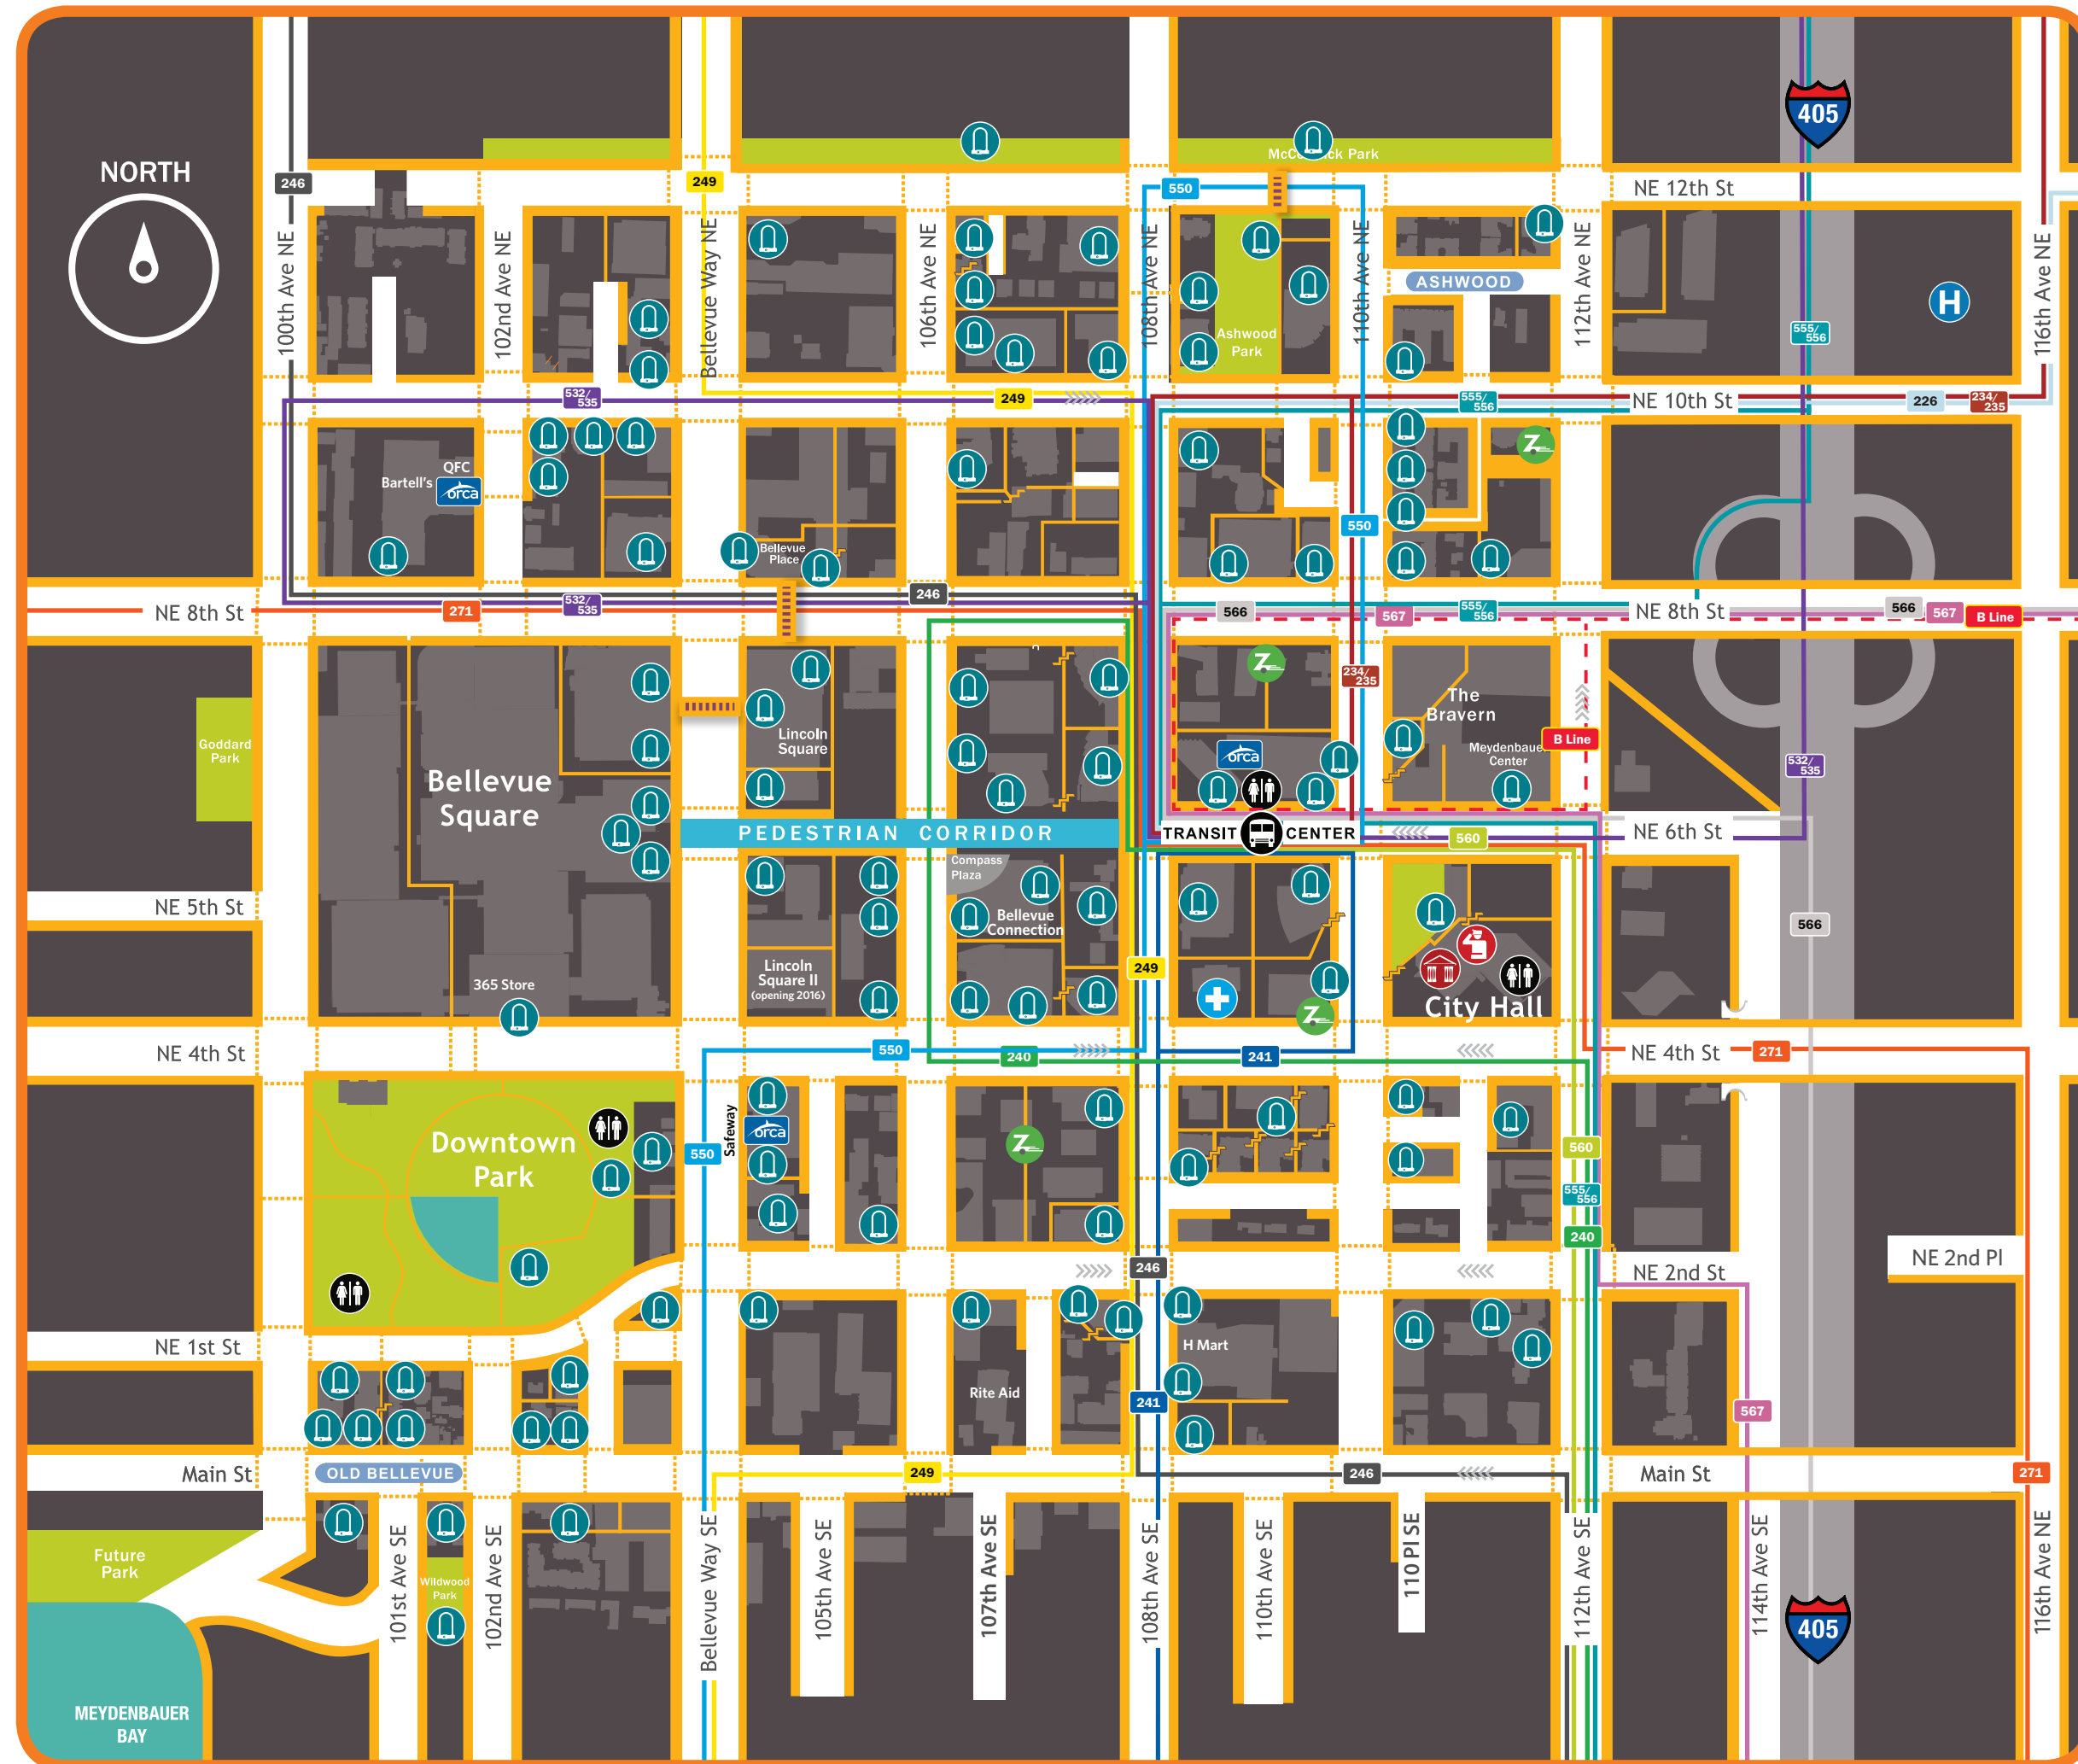

## WITHIN WALKING DISTANCE

- 215+ stores
- 150+ eateries
- 34+ ATMs
- 8+ drycleaners
- 5 parks
- 6+ grocers
- 3+ pharmacies
- 11+ health clubs
- 1 museum

## ROUTE GUIDE

-  Pedestrian bridge
-  Sidewalk
-  Crosswalk
-  Hill
-  Outdoor stairway
-  Through-block pedestrian path

## MAJOR TRANSIT ROUTES

These bus routes will get you from one end of downtown to another—and beyond! Check [onebusaway.org](http://onebusaway.org) for real time transit and bus stop information.

- |  |   |
|--|---|
|  <b>B Line</b> Crossroads/Redmond TC *   |  <b>271</b> West to University District East to Eastgate/Bellevue College/Issaquah |
|  <b>226</b> To Overlake/Crossroads/Bellevue College/Eastgate P&R                       |  <b>532/535</b> To Lynnwood TC/ Everett Station                                  |
|  <b>234</b> To Overlake Hospital/ Kirkland/Kenmore                                     |  <b>550</b> To Downtown Seattle Transit Tunnel                                   |
|  <b>235</b> To Kirkland TC/ Kingsgate P&R  |  <b>555/556</b> To Northgate TC/Issaquah Highlands Park & Ride *                 |
|  <b>240</b> To Eastgate P&R/Renton TC  |  <b>560</b> To Sea-Tac Airport/West Seattle *                                    |
|  <b>241</b> Bellevue TC to Eastgate P&R  |  <b>566</b> North to Overlake TC South to Renton/Kent/ Auburn *                  |
|  <b>246</b> North to Clyde Hill South to Factoria/Eastgate                             |  <b>567</b> Peak-only peak-direction route between Overlake and Kent *           |
|  <b>249</b> North to South Kirkland P&R/Overlake TC South to Enatai/South Bellevue P&R |   |

\* Only downtown stop is at Bellevue Transit Center

Updated December 2015